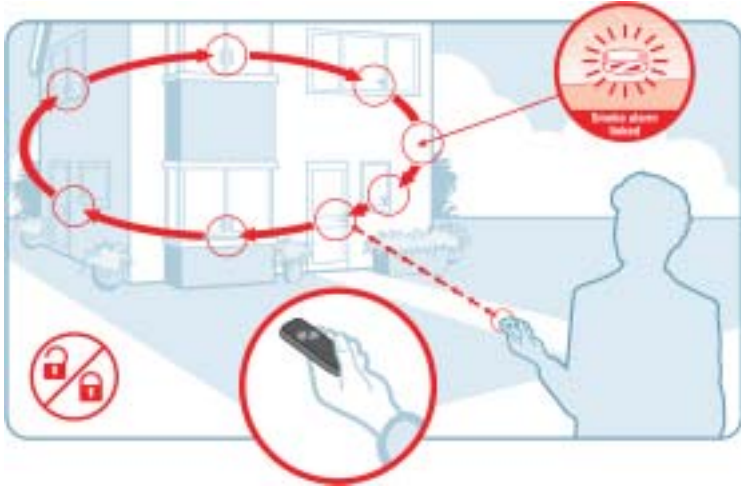

# Centralock

Intelligent Central Locking for the Home

**High security wirefree technology  
that fits existing doors & windows**

[www.centrallock.com](http://www.centrallock.com)

**One lift of the handle can lock all your doors and windows informing you if they are not correctly secured.**

The fully maintained system is wireless, easy to fit and provides active protection of property and lives.

One press of the keyfob allows you to open your doors or windows.

In addition Centrallock can link other devices such as smoke detectors. When activated the locks automatically release from INSIDE ONLY, allowing safe and quick evacuation of a property even with the youngest Children.